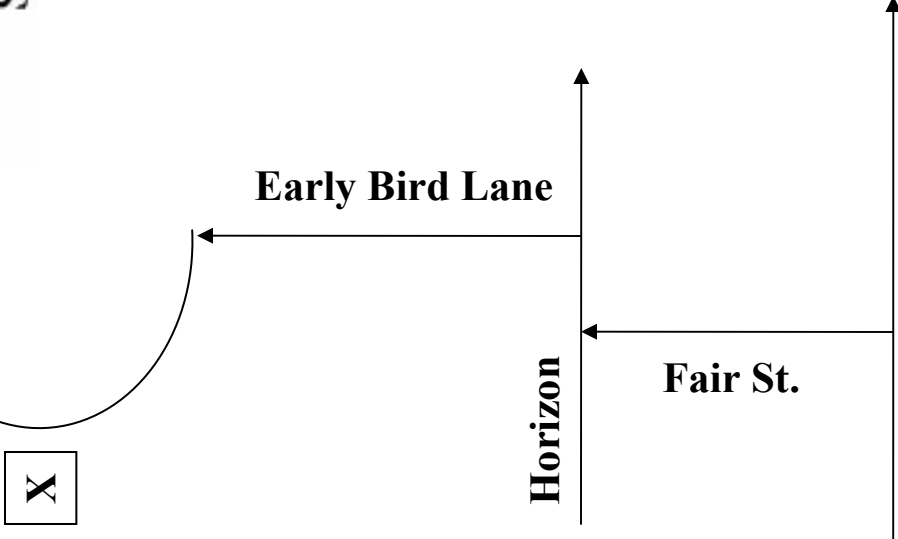

*The Kadela Family*  
*1203 Early Bird Lane*  
*Marion, Illinois 62959*  
*993-7524*

1. Go EAST on ROUTE 13 into Marion
  - a. Aldersgate Church in on the Left corner of Fair and Rt. 13.
2. Turn LEFT (NORTH) on Fair Street
  - a. You are now in our subdivision
3. Go NORTH (Straight) on FAIR ST. until it comes to a “T”. This is HORIZON
  - a. At the “T”, if you look straight ahead, you can see the back of our house. The porch has multicolored lights on it.
4. Turn RIGHT on HORIZON for 2 seconds
5. Immediately Turn LEFT on EARLY BIRD LANE
6. EARLY BIRD LANE curves – follow the curve.
7. “X” marks the spot.
  - a. You will see a three-car garage with three lights and a lamp post in the front yard.

Carbondale

Marion

Harrisburg

**Rt. 13**